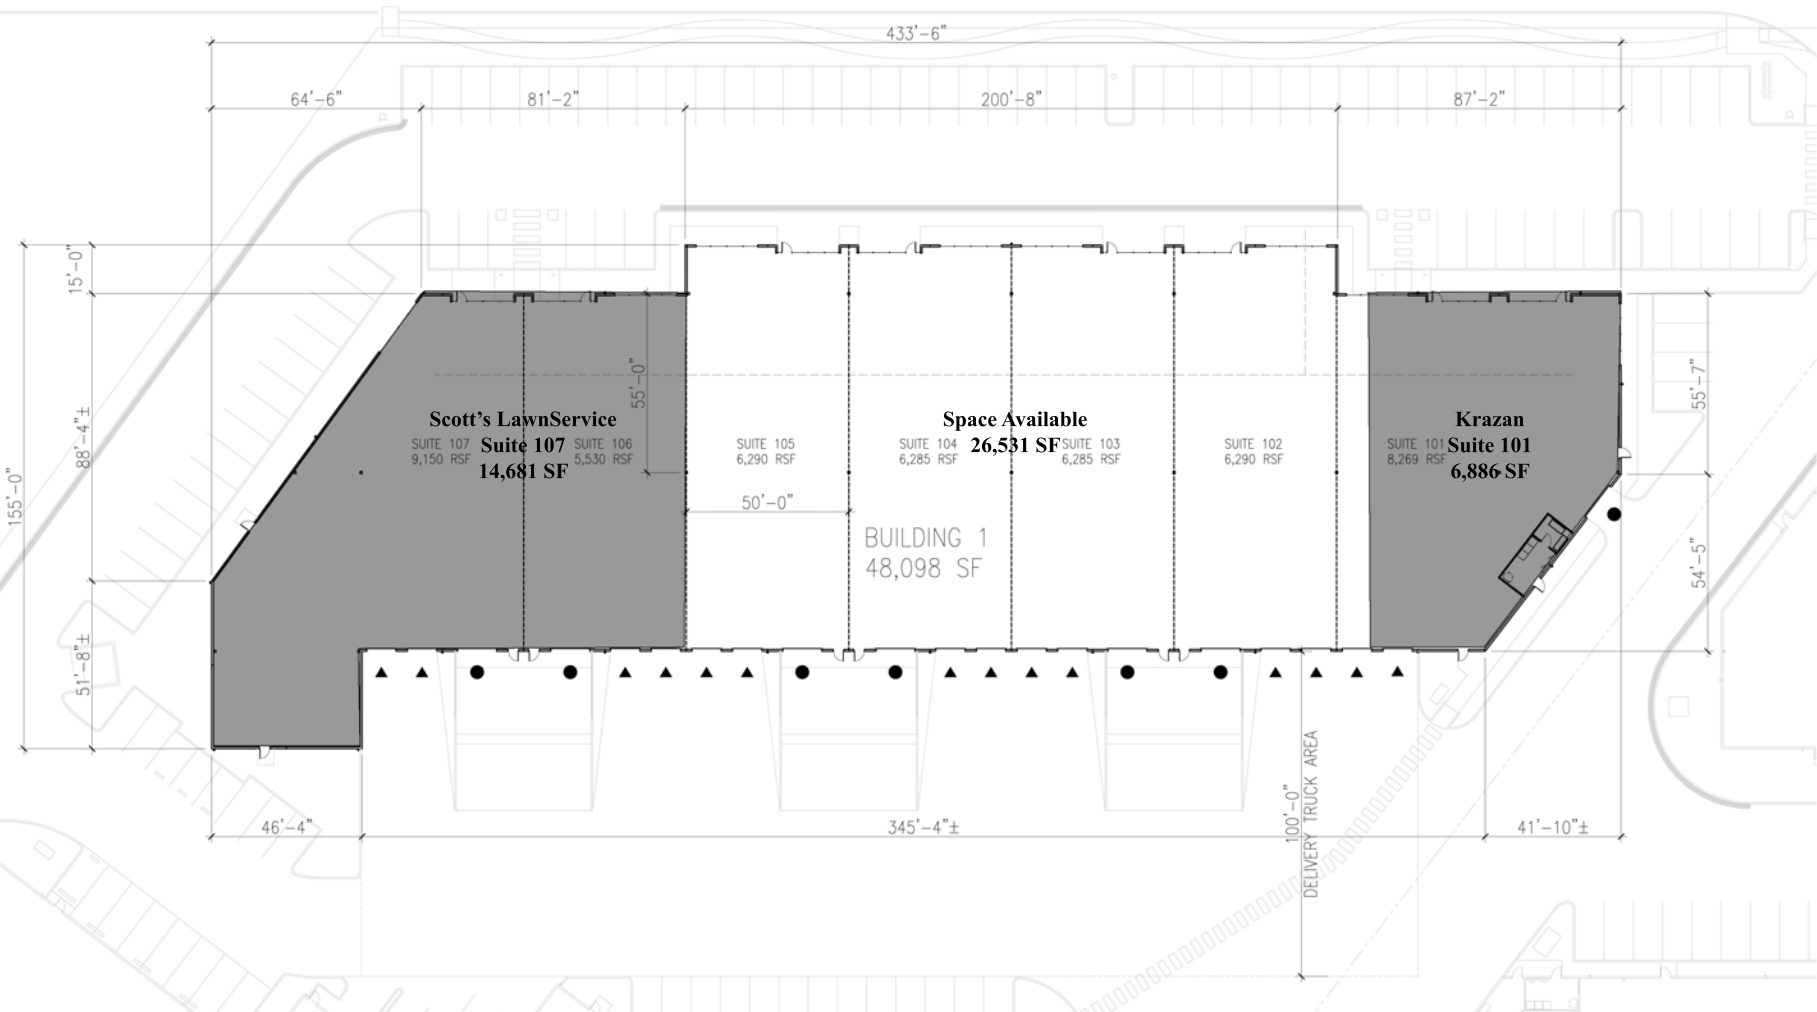

Valley Avenue Business Park Building 1 Space Available

SYNTHESIS PC
THE FUSION OF
ARCHITECTURE, DESIGN
TECHNOLOGY & PEOPLE

11911 NE 1st Street, Suite 103
Bellevue, WA 98005
425 646 1818 (fax) 425 646 4141

A

SCHNITZER NORTHWEST
LLC

DEVELOPMENT

VALLEY AVENUE
BUSINESS PARK

BUILDING 1

REVISED 03 28 06
REVISED 11 18 05
ISSUED 07 11 05

LD-1