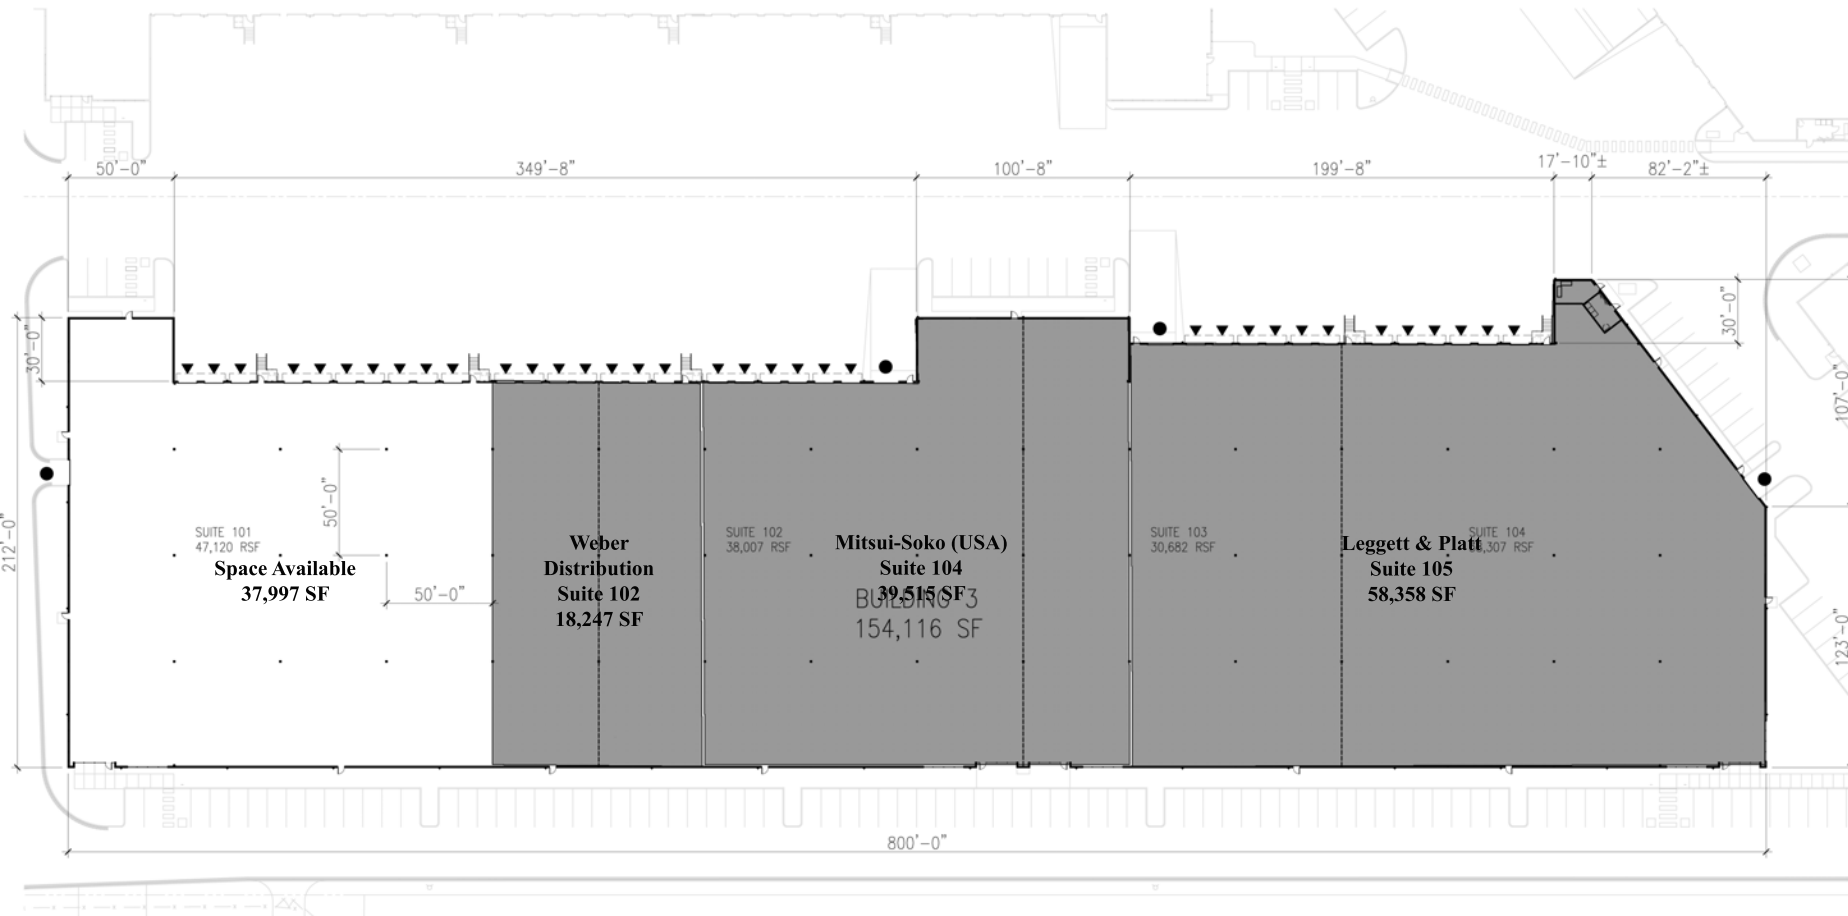

Valley Avenue Business Park Building 3 Space Available

SYNTHESIS PC
THE FUSION OF
ARCHITECTURE, DESIGN
TECHNOLOGY & PEOPLE

11911 NE 1st Street, Suite 103
Bellevue, WA 98005
425 646 1818 (fax) 425 646 4141

A
SCHNITZER NORTHWEST
DEVELOPMENT

VALLEY AVENUE
BUSINESS PARK

BUILDING 3

REVISED 03 28 05
REVISED 11 18 05
ISSUED 07 11 05