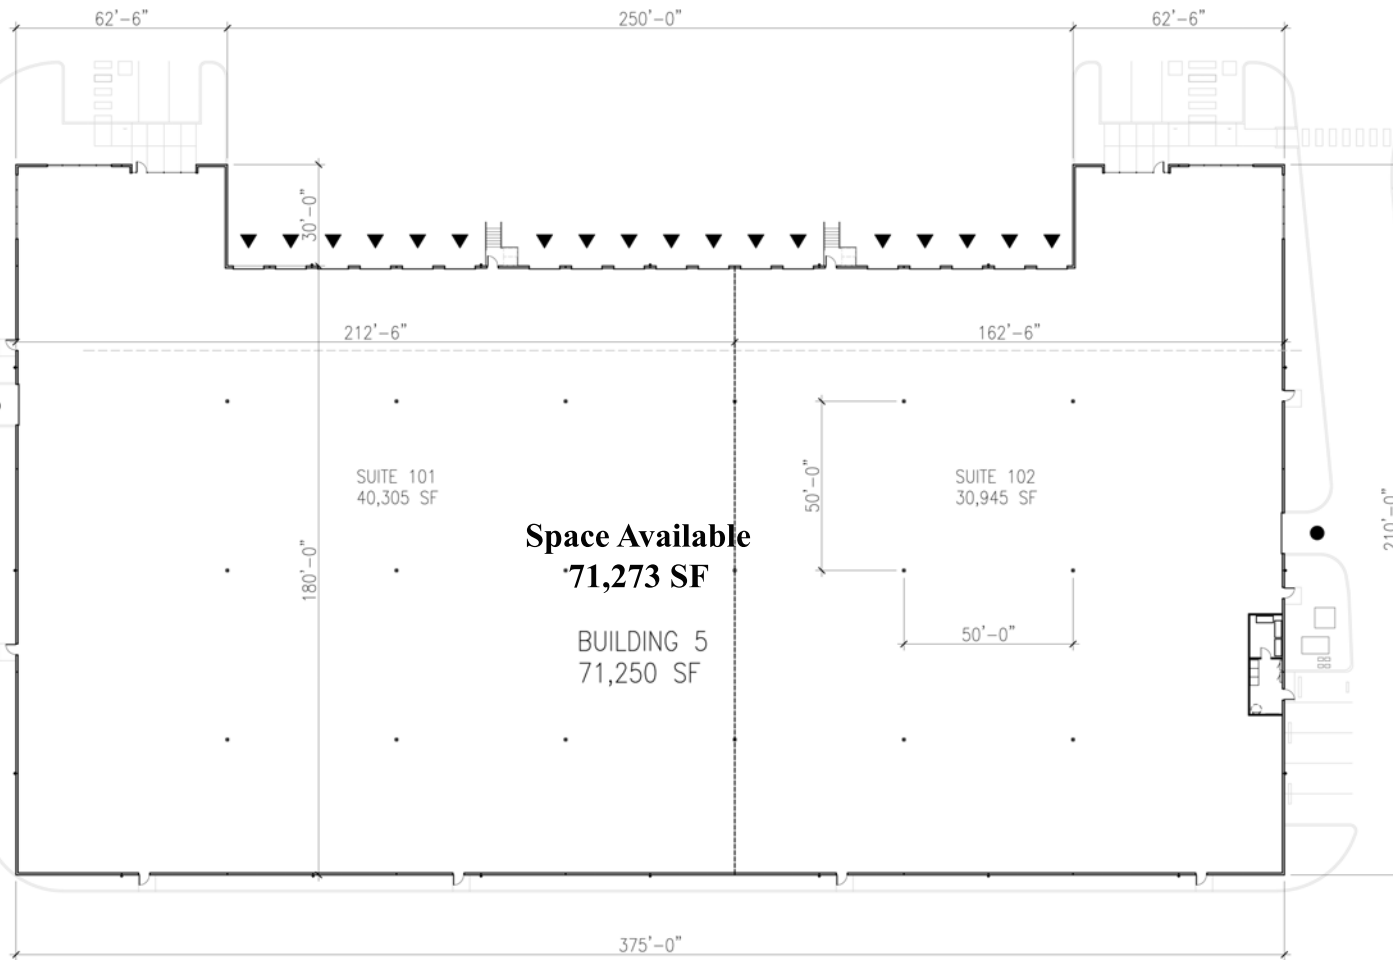

**Valley Avenue Business Park
Building 5 Space Available**

BUILDING 5

SCALE: 1" = 20'